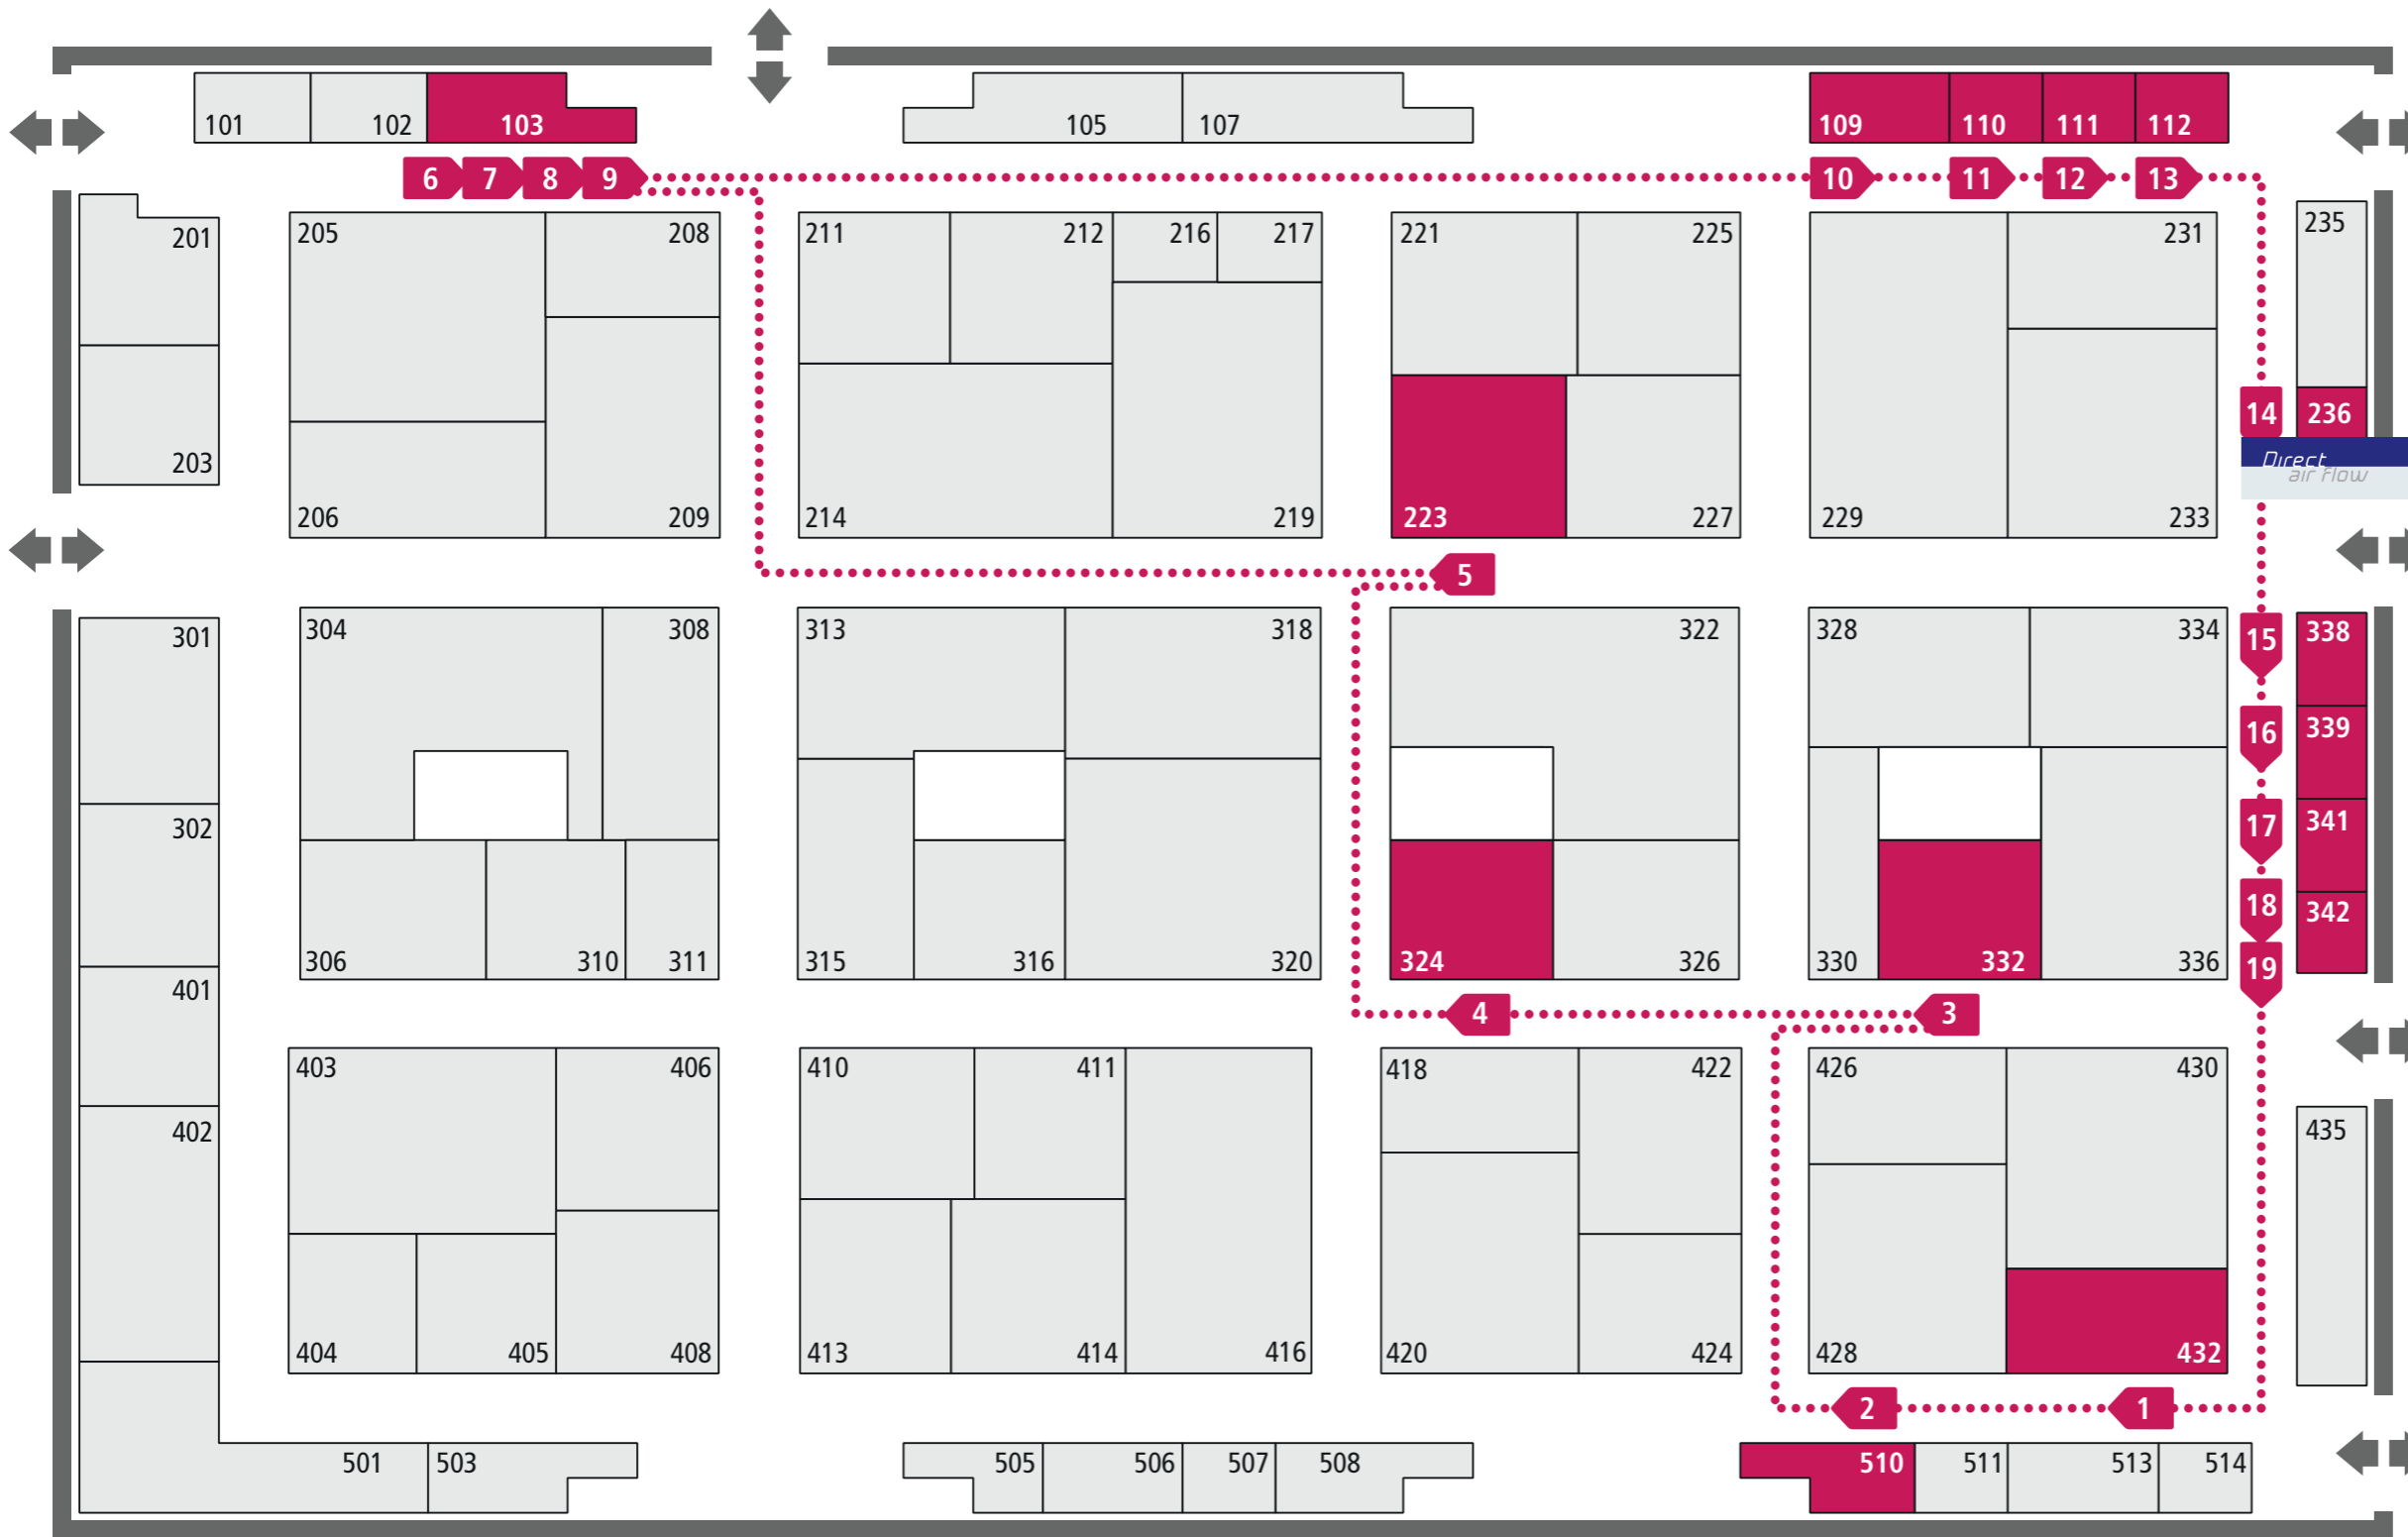

InnoTrans 2018

Travel Catering & Comfort Services Route

Hall / Halle 1.1

TCCS Route Hall / Halle 1.1

1	MULTI RAIL Srl	432
2	Shanghai Easun Group Imp & Emp Co., Ltd.	510
3	TRB Lightweight Structures Ltd.	332
4	LSG Group	324
5	Kelox S.A. Satys	223
6	bb-inflight GmbH	103
7	DAMINO GmbH	103
8	IBENA Textilwerke GmbH	103
9	RONA a.s.	103
10	VARICOR GmbH	109
11	LAURIERI Srl	110
12	International Rail Catering Group IRCCG	111
13	Italcarrelli di P. Lopez Srl	112
14	Direct Air Flow	236
15	Kaelis On Board Services S.L.	338
16	simplify engineering AG	339
17	Orvec International Limited	341
18	Rex-Royal AG	342
19	Selecta AG	342

20	Krause Innowacje w budownictwie	Hall 3.1, 233
21	Hip Yick Industrial Co. Ltd.	Hall 5.1, 307
22	Winkler Design GmbH & Co. KG	Hall 26, 231
23	Neopolia Rail	Hall 11.2, 210

Onboard Hospitality Forum
19 September 2018

🕒 10.00 a.m. – 1.00 p.m.
🏠 CityCube Berlin, Level 3, M6